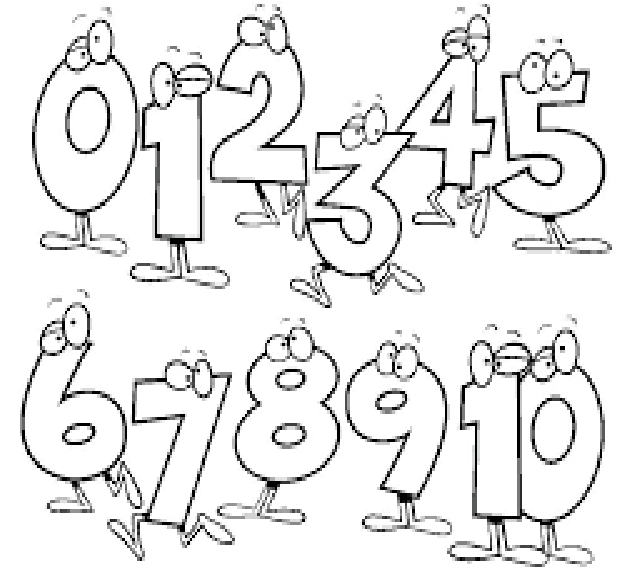

COLOUR THE NUMBERS AS REQUESTED

ZERO IS YELLOW
TEN IS RED
TWO IS ORANGE
SEVEN IS BLUE
FOUR IS GREEN
EIGHT IS PURPLE
SIX IS PINK
FIVE IS BROWN
NINE IS WHITE
THREE IS LIGHT BLUE

Maestralidia.com

COLOUR THE NUMBERS AS REQUESTED

ZERO IS YELLOW
TEN IS RED
TWO IS ORANGE
SEVEN IS BLUE
FOUR IS GREEN
EIGHT IS PURPLE
SIX IS PINK
FIVE IS BROWN
NINE IS WHITE
THREE IS LIGHT BLUE

Maestralidia.com

COLOUR THE NUMBERS AS REQUESTED

ZERO IS YELLOW
TEN IS RED
TWO IS ORANGE
SEVEN IS BLUE
FOUR IS GREEN
EIGHT IS PURPLE
SIX IS PINK
FIVE IS BROWN
NINE IS WHITE
THREE IS LIGHT BLUE