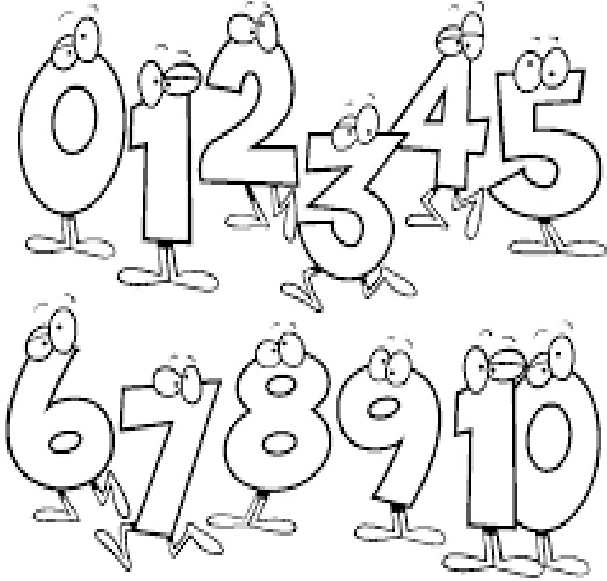

COLOUR THE NUMBERS AS REQUESTED

ZERO IS YELLOW
TEN IS RED
TWO IS ORANGE
SEVEN IS BLUE
FOUR IS GREEN
EIGHT IS PURPLE
SIX IS PINK
FIVE IS BROWN
NINE IS WHITE
THREE IS LIGHT BLUE

Maestralidia.com

COLOUR THE NUMBERS AS REQUESTED

ZERO IS YELLOW
TEN IS RED
TWO IS ORANGE
SEVEN IS BLUE
FOUR IS GREEN
EIGHT IS PURPLE
SIX IS PINK
FIVE IS BROWN
NINE IS WHITE
THREE IS LIGHT BLUE

Maestralidia.com

COLOUR THE NUMBERS AS REQUESTED

ZERO IS YELLOW
TEN IS RED
TWO IS ORANGE
SEVEN IS BLUE
FOUR IS GREEN
EIGHT IS PURPLE
SIX IS PINK
FIVE IS BROWN
NINE IS WHITE
THREE IS LIGHT BLUE