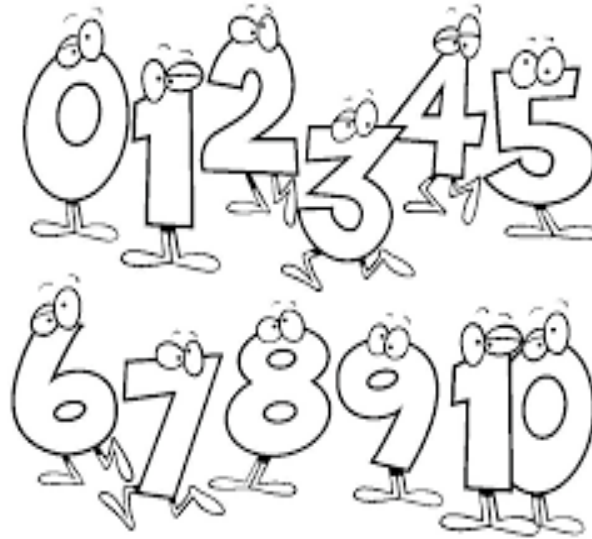

COLOUR THE NUMBERS AS REQUESTED

ZERO IS YELLOW
TEN IS RED
TWO IS ORANGE
SEVEN IS BLUE
FOUR IS GREEN
EIGHT IS PURPLE
SIX IS PINK
FIVE IS BROWN
NINE IS WHITE
THREE IS LIGHT BLUE

Maestralidia.com

COLOUR THE NUMBERS AS REQUESTED

ZERO IS YELLOW
TEN IS RED
TWO IS ORANGE
SEVEN IS BLUE
FOUR IS GREEN
EIGHT IS PURPLE
SIX IS PINK
FIVE IS BROWN
NINE IS WHITE
THREE IS LIGHT BLUE

Maestralidia.com

COLOUR THE NUMBERS AS REQUESTED

ZERO IS YELLOW
TEN IS RED
TWO IS ORANGE
SEVEN IS BLUE
FOUR IS GREEN
EIGHT IS PURPLE
SIX IS PINK
FIVE IS BROWN
NINE IS WHITE
THREE IS LIGHT BLUE