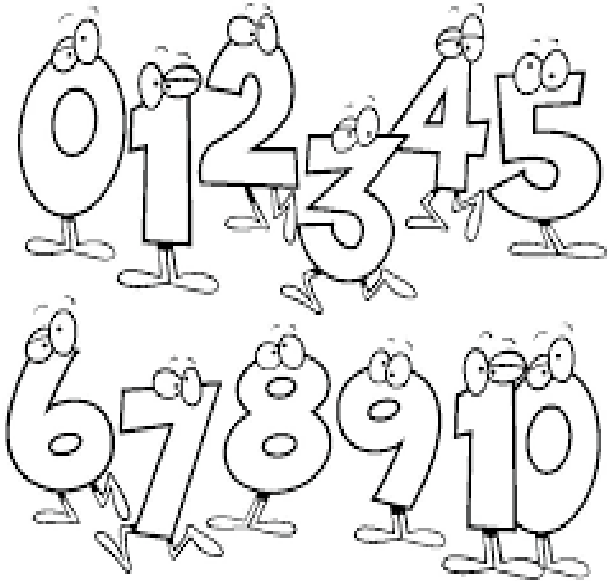

COLOUR THE NUMBERS AS REQUESTED

ZERO IS YELLOW  
TEN IS RED  
TWO IS ORANGE  
SEVEN IS BLUE  
FOUR IS GREEN  
EIGHT IS PURPLE  
SIX IS PINK  
FIVE IS BROWN  
NINE IS WHITE  
THREE IS LIGHT BLUE  
ONE IS BLACK

Maestralidia.com

COLOUR THE NUMBERS AS REQUESTED

ZERO IS YELLOW  
TEN IS RED  
TWO IS ORANGE  
SEVEN IS BLUE  
FOUR IS GREEN  
EIGHT IS PURPLE  
SIX IS PINK  
FIVE IS BROWN  
NINE IS WHITE  
THREE IS LIGHT BLUE  
ONE IS BLACK