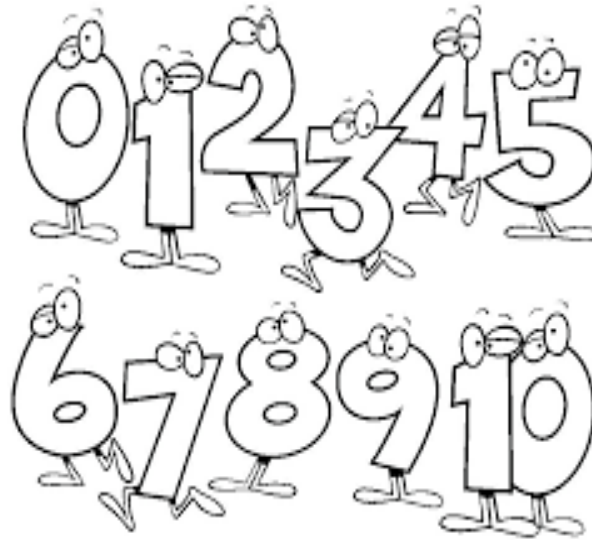

COLOUR THE NUMBERS AS REQUESTED

ZERO IS YELLOW  
TEN IS RED  
TWO IS ORANGE  
SEVEN IS BLUE  
FOUR IS GREEN  
EIGHT IS PURPLE  
SIX IS PINK  
FIVE IS BROWN  
NINE IS WHITE  
THREE IS LIGHT BLUE  
ONE IS BLACK

Maestralidia.com

COLOUR THE NUMBERS AS REQUESTED

ZERO IS YELLOW  
TEN IS RED  
TWO IS ORANGE  
SEVEN IS BLUE  
FOUR IS GREEN  
EIGHT IS PURPLE  
SIX IS PINK  
FIVE IS BROWN  
NINE IS WHITE  
THREE IS LIGHT BLUE  
ONE IS BLACK