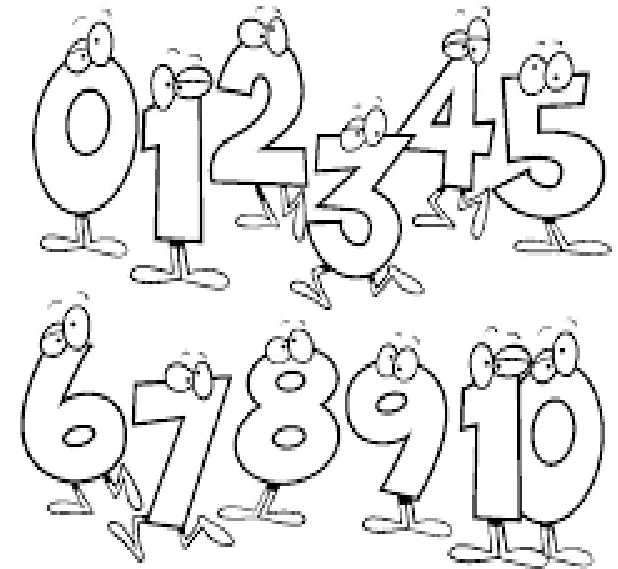

COLOUR THE NUMBERS AS REQUESTED

ZERO IS YELLOW  
TEN IS RED  
TWO IS ORANGE  
SEVEN IS BLUE  
FOUR IS GREEN  
EIGHT IS PURPLE  
SIX IS PINK  
FIVE IS BROWN  
NINE IS WHITE  
THREE IS LIGHT BLUE  
ONE IS BLACK

Maestralidia.com

COLOUR THE NUMBERS AS REQUESTED

ZERO IS YELLOW  
TEN IS RED  
TWO IS ORANGE  
SEVEN IS BLUE  
FOUR IS GREEN  
EIGHT IS PURPLE  
SIX IS PINK  
FIVE IS BROWN  
NINE IS WHITE  
THREE IS LIGHT BLUE  
ONE IS BLACK