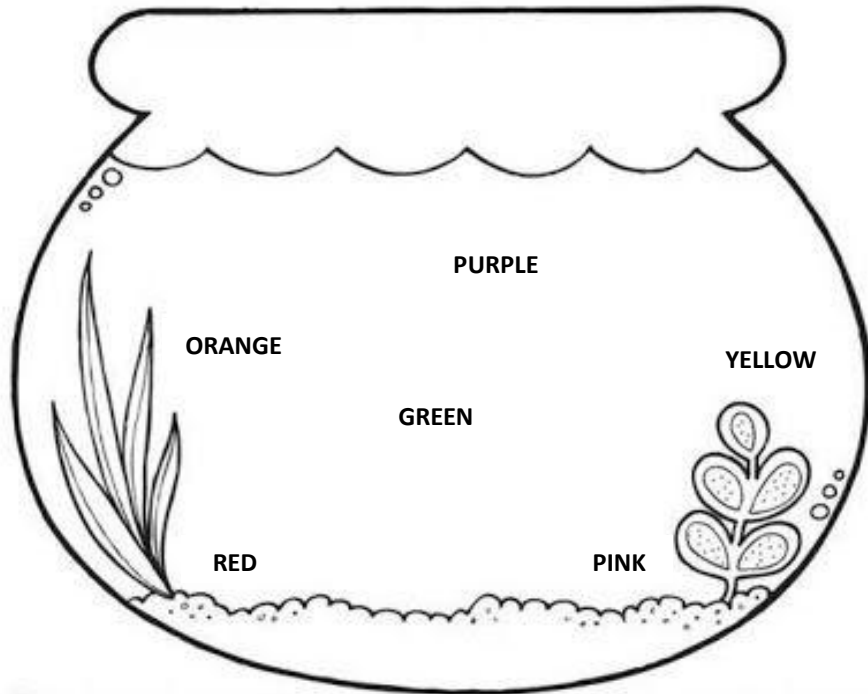

COLOUR THE FISH WITH THE FOLLOWING COLOURS, CUT AND STICK THEM AT THE RIGHT PLACE IN THE AQUARIUM:

RED – YELLOW – ORANGE – PURPLE – PINK – GREEN – WHITE

THE BOX IS BROWN

FINISH THE PICTURE AS YOU WANT

COLOUR THE FISH WITH THE FOLLOWING COLOURS, CUT AND STICK THEM AT THE RIGHT PLACE IN THE AQUARIUM:

RED – YELLOW – ORANGE – PURPLE – PINK – GREEN – WHITE

THE BOX IS BROWN

FINISH THE PICTURE AS YOU WANT