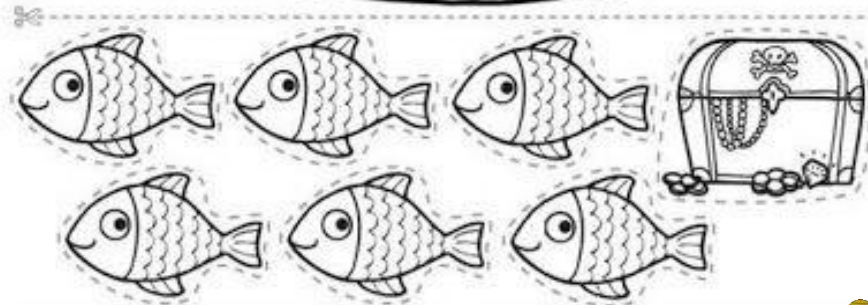

COLOUR THE FISH WITH THE FOLLOWING COLOURS, CUT AND STICK THEM AT THE RIGHT PLACE IN THE AQUARIUM:

RED – YELLOW – ORANGE – PURPLE – PINK – GREEN – WHITE

THE BOX IS BROWN

FINISH THE PICTURE AS YOU WANT

COLOUR THE FISH WITH THE FOLLOWING COLOURS, CUT AND STICK THEM AT THE RIGHT PLACE IN THE AQUARIUM:

RED – YELLOW – ORANGE – PURPLE – PINK – GREEN – WHITE

THE BOX IS BROWN

FINISH THE PICTURE AS YOU WANT