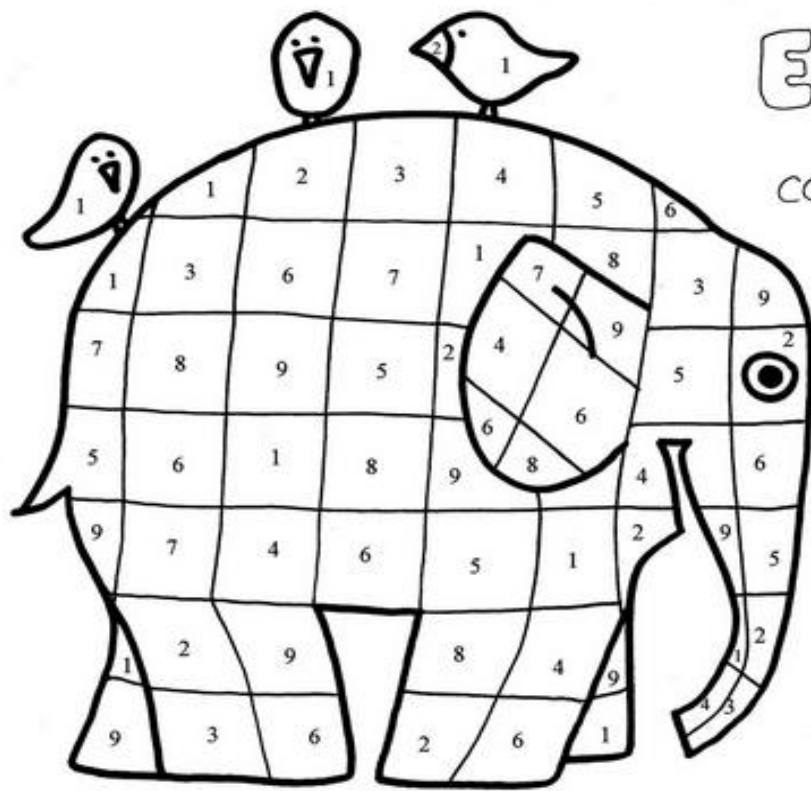

COLOR ELMER AS REQUESTED

ELMER'S

COLOR BY NUMBERS

- 1. Blue
- 2. Yellow
- 3. Purple
- 4. Orange
- 5. Pink
- 6. Red
- 7. White
- 8. Black
- 9. Green

COLOR ELMER AS REQUESTED

ELMER'S

COLOR BY NUMBERS

- 1. Blue
- 2. Yellow
- 3. Purple
- 4. Orange
- 5. Pink
- 6. Red
- 7. White
- 8. Black
- 9. Green