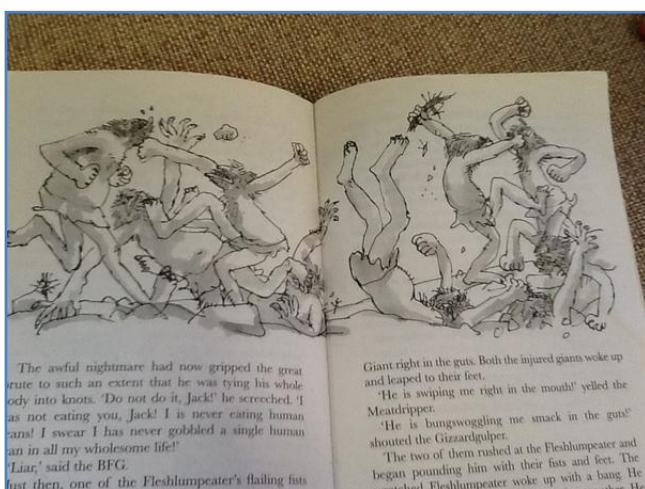

THE GIANTS :

The other giants are twice as tall as the BFG and much faster. These giants are always fighting. The names of the giants are The **Fleshlumpeater**, **Manhugger**, **Bonecruncher**, **Childchewer**, **Meatdrinker**, **Gizzardgulper**, **Maidmasher**, **Bloodbottler** and **The Butcherboy**