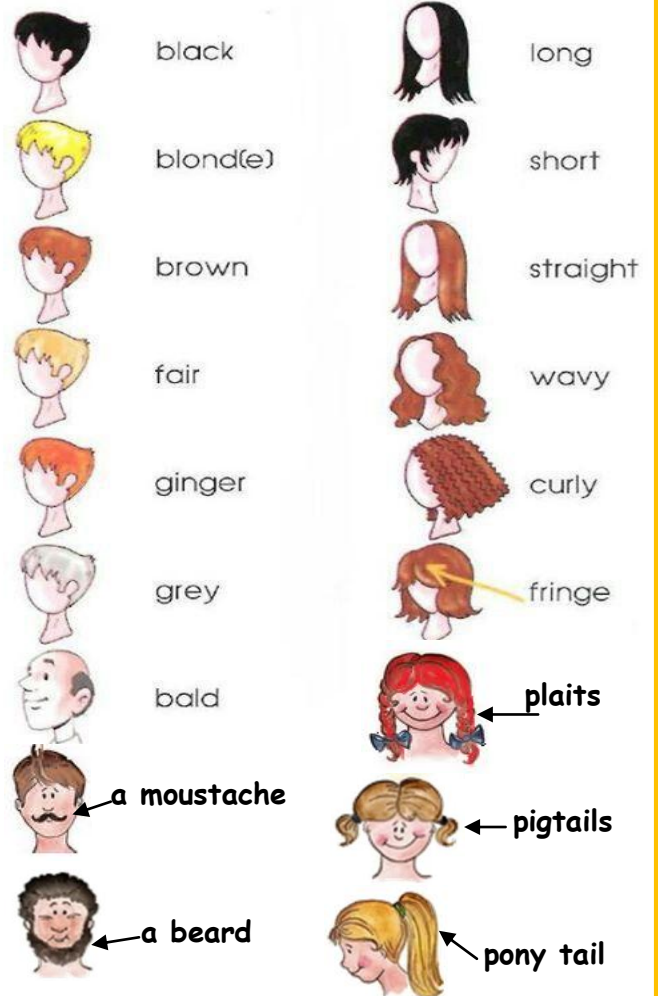

PLUMP

FAT

FACE

ROUND

LONG

OVAL

EYES

Brown

Blue

Green

Hazel

Big

Small

Hair

black

long

blond(e)

short

brown

straight

fair

wavy

ginger

curly

grey

fringe

bald

plaits

a moustache

pigtails

a beard

pony tail