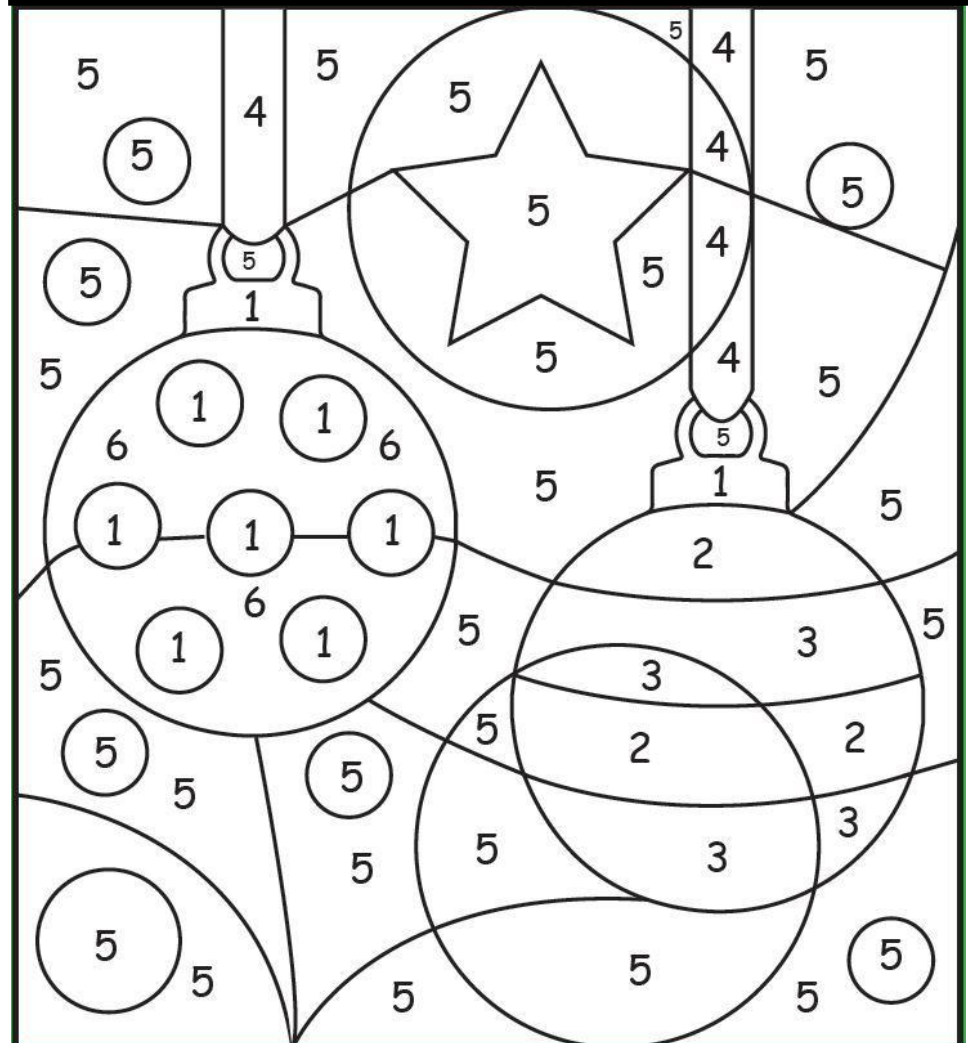

CHRISTMAS COLOUR BY NUMBER

Maestralidia.com

ONE IS YELLOW THREE IS BLUE FIVE IS GREEN
TWO IS RED FOUR IS GREY SIX IS PURPLE

CHRISTMAS COLOUR BY NUMBER

Maestralidia.com

ONE IS YELLOW THREE IS BLUE FIVE IS GREEN
TWO IS RED FOUR IS GREY SIX IS PURPLE