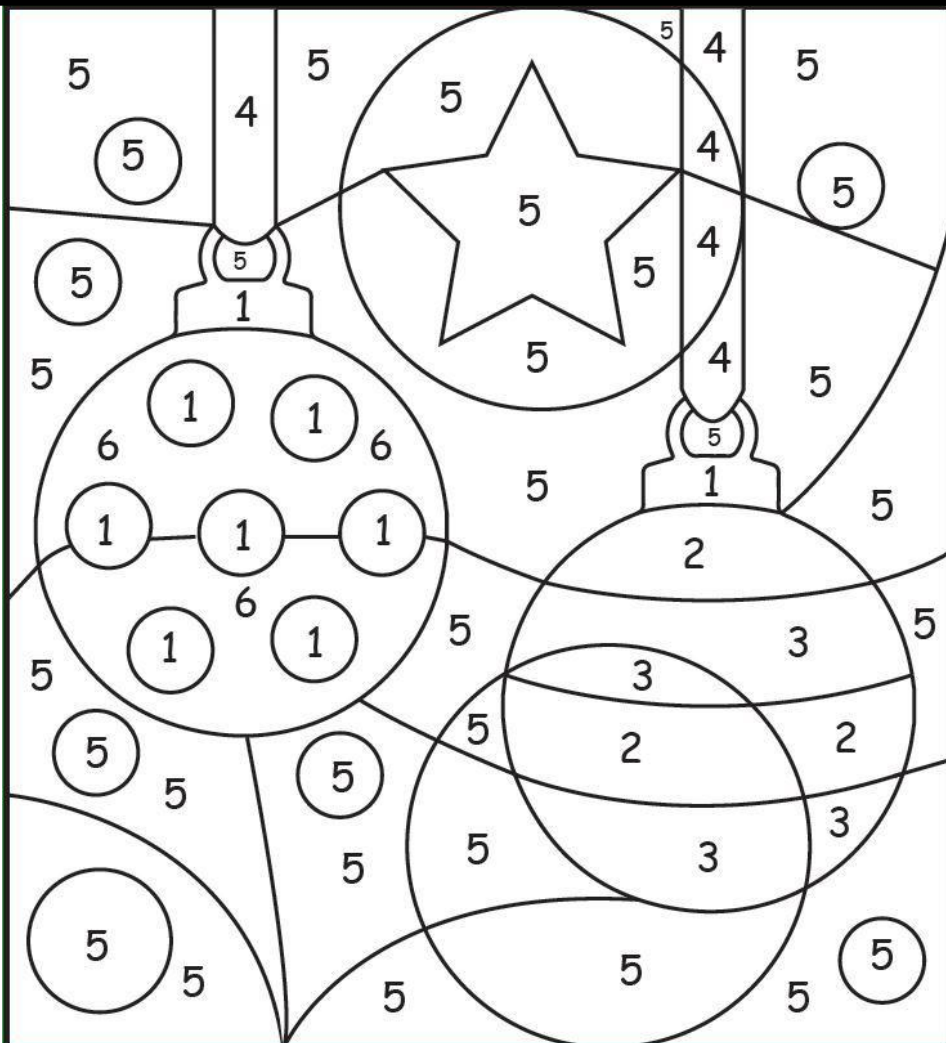

CHRISTMAS COLOUR BY NUMBER

Maestralidia.com

ONE IS YELLOW THREE IS BLUE FIVE IS GREEN
TWO IS RED FOUR IS GREY SIX IS PURPLE

CHRISTMAS COLOUR BY NUMBER

Maestralidia.com

ONE IS YELLOW THREE IS BLUE FIVE IS GREEN
TWO IS RED FOUR IS GREY SIX IS PURPLE